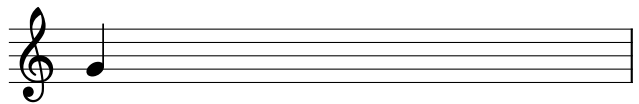

Blues Scales

Name: _____

Scan for worksheet playlist

PART 1

For each note, complete the requested blues scale.

①

②

③

④

⑤

⑥

For #7 and #8, write a **major** blues scale.

⑦

⑧

PART 2

- Listen to Big Mama Thornton's original recording of "Hound Dog" (scan QR code on page 1), which is built on an E blues scale.
- Transcribe the lyrics of the first verse (12 bars, aab) in the bars below.
- Label the lyrics to show their aab structure, by writing the appropriate letter to the left of the staff.
- Don't forget accidentals!