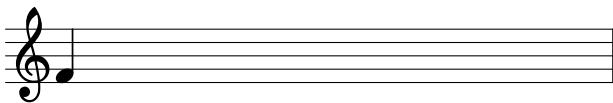

Blues Scales

Name: _____

Scan for worksheet playlist

PART 1

For each note, complete the requested blues scale.

①

②

③

④

⑤

⑥

For #7 and #8, write a **major** blues scale.

⑦

⑧

PART 2

- Listen to Big Mama Thornton's original recording of "Hound Dog" (scan QR code on page 1), which is built on an E blues scale.
- Transcribe the lyrics of the first verse (12 bars, aab) in the bars below.
- Label the lyrics to show their aab structure, by writing the appropriate letter to the left of the staff.
- Don't forget accidentals!