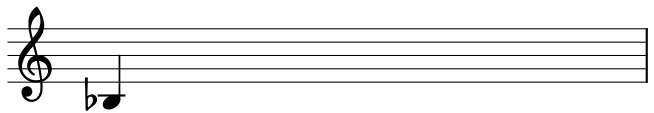

④

⑤

⑥

For #7 and #8, write a **major** blues scale.

⑦

⑧

PART 2

- Listen to Big Mama Thornton's original recording of "Hound Dog" (scan QR code on page 1), which is built on an E blues scale.
- Transcribe the lyrics of the first verse (12 bars, aab) in the bars below.
- Label the lyrics to show their aab structure, by writing the appropriate letter to the left of the staff.
- Don't forget accidentals!