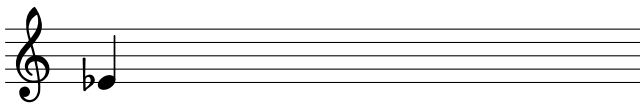

Blues Scales

Name: _____

Scan for worksheet playlist

PART 1

For each note, complete the requested blues scale.

①

②

③

④

⑤

⑥

For #7 and #8, write a **major** blues scale.

⑦

⑧

PART 2

- Listen to Big Mama Thornton's original recording of "Hound Dog" (scan QR code on page 1), which is built on an E blues scale.
- Transcribe the lyrics of the first verse (12 bars, aab) in the bars below.
- Label the lyrics to show their aab structure, by writing the appropriate letter to the left of the staff.
- Don't forget accidentals!