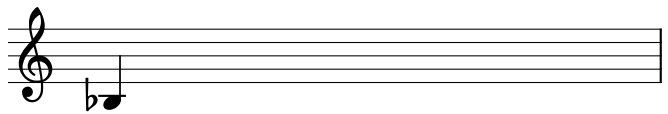

Blues Scales

Name: _____

Scan for worksheet playlist

PART 1

For each note, complete the requested blues scale.

①

②

③

④

⑤

⑥

For #7 and #8, write a **major** blues scale.

⑦

⑧

PART 2

- Listen to Big Mama Thornton's original recording of "Hound Dog" (scan QR code on page 1), which is built on an E blues scale.
- Transcribe the lyrics of the first verse (12 bars, aab) in the bars below.
- Label the lyrics to show their aab structure, by writing the appropriate letter to the left of the staff.
- Don't forget accidentals!