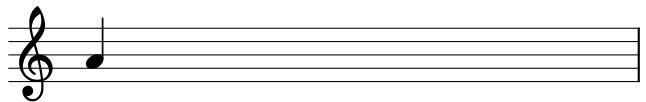

Blues Scales

Name: _____

Scan for worksheet playlist

PART 1

For each note, complete the requested blues scale.

①

②

③

④

⑤

⑥

For #7 and #8, write a **major** blues scale.

⑦

⑧

PART 2

- Listen to Big Mama Thornton's original recording of "Hound Dog" (scan QR code on page 1), which is built on an E blues scale.
- Transcribe the lyrics of the first verse (12 bars, aab) in the bars below.
- Label the lyrics to show their aab structure, by writing the appropriate letter to the left of the staff.
- Don't forget accidentals!